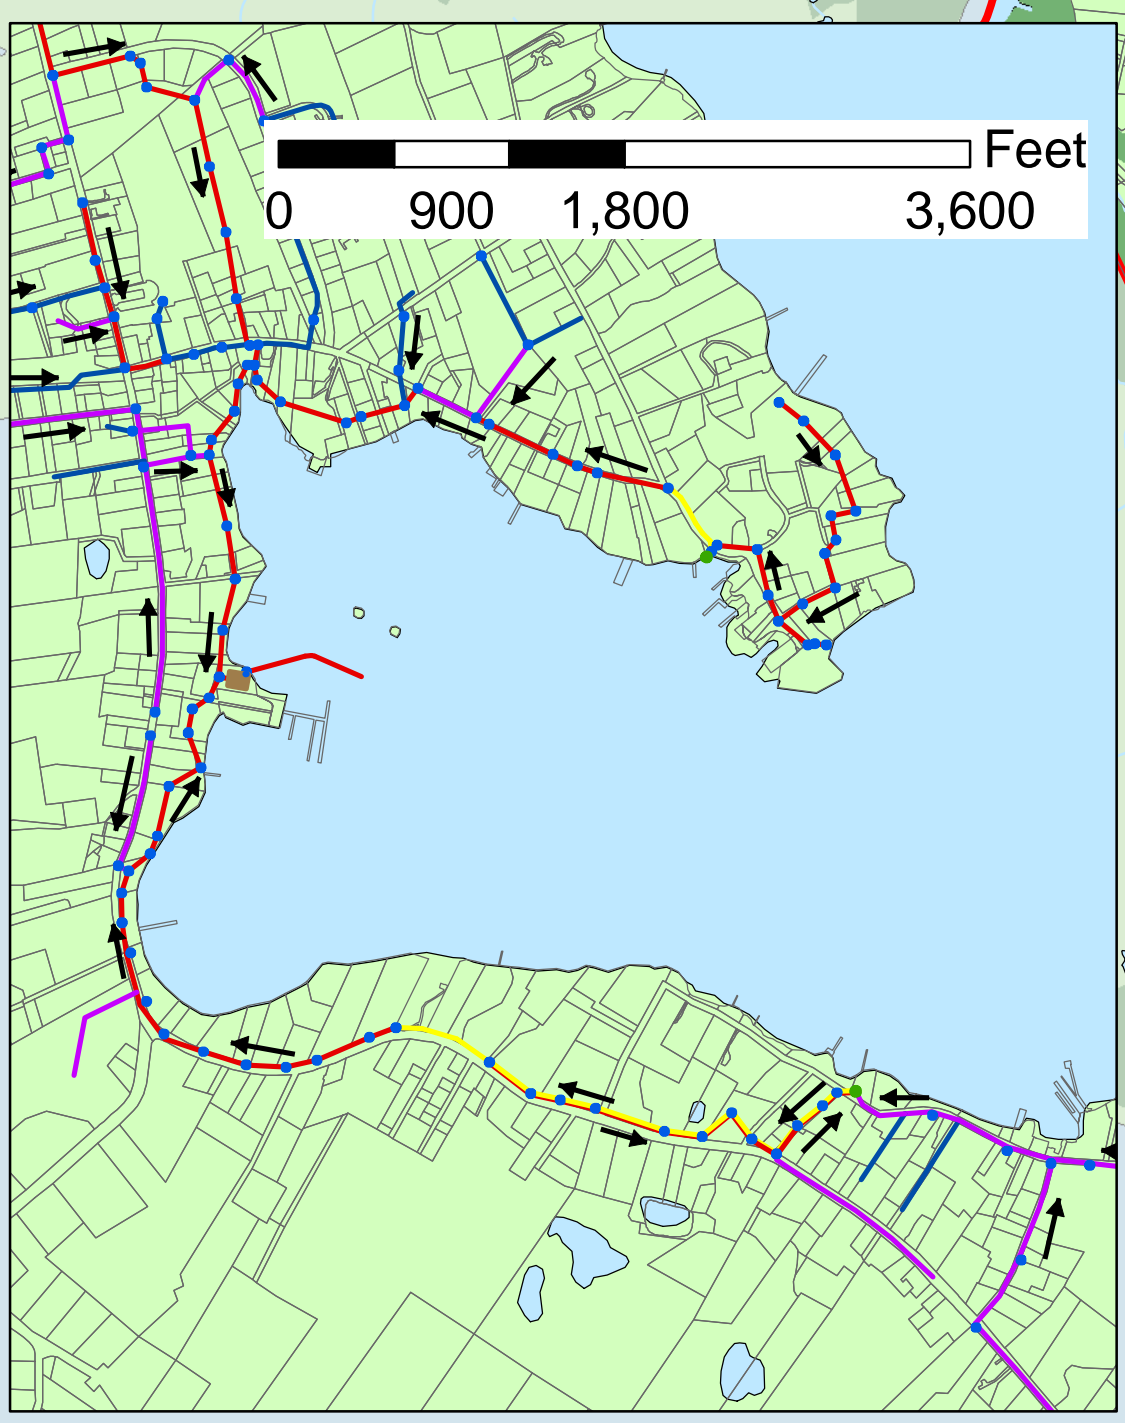

Town of Southwest Harbor Sewer Line Map

E

- Legend**
- Direction of Flow
 - Manholes
 - Plant
 - Pump
 - Collector Line
 - Pressure Lines
 - Gravity Lines
 - Private Lines
 - Property Lines and Roads
 - National Park
 - Surface Water
 - Town Lines

Prepared for the town of
Southwest Harbor
by Sean Fitzgerald
GIS 1 Class
Winter 2007